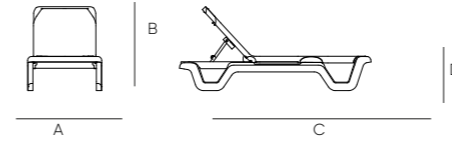

Eva Pro

A 73 cm
B 88 cm

C 198 cm
D 37 cm

Estructura · Frame

Embalaje Package	Unidades Units	Medidas Measures	Peso Weight	Volumen Volume
Caja · Box	2 u.	201x78,5x63 cm	35,8 kg	1,00 m³
Palet · Pallet	14 u.	200x75x185 cm	222,2 kg	2,77 m³

Capacidad de carga Loading capacity	Mega Trailer	Cont. 20'	Cont. 40'	Cont. 40 High Cube
Eva Pro	520 u.	160 u.	330 u.	400 u.

Tejido · Fabric

Lola

A 75 cm
B 95 cm

C 198 cm
D 37 cm

Estructura · Frame

Lola T solo tabillas · Lola T only slats

Embalaje en palet Packed by pallet	Unidades Units	Medidas Measures	Peso Weight	Volumen Volume
Lola	14 u.	200x74x178 cm	226,4 kg	2,78 m³
Lola T	14 u.	200x74x178 cm	312 kg	2,78 m³

Capacidad de carga Loading capacity	Mega Trailer	Cont. 20'	Cont. 40'	Cont. 40 High Cube
Lola / Lola T	520 u.	160 u.	330 u.	400 u.

Tejido · Fabric

Eva Pro T

A 73 cm
B 88 cm

C 198 cm
D 37 cm

Estructura · Frame

Embalaje Package	Unidades Units	Medidas Measures	Peso Weight	Volumen Volume
Caja · Box	2 u.	201x78,5x63 cm	35,8 kg	1,00 m³
Palet · Pallet	14 u.	200x78x153 cm	247,7 kg	2,38 m³

Capacidad de carga Loading capacity	Mega Trailer	Cont. 20'	Cont. 40'	Cont. 40 High Cube
Eva Pro T	520 u.	160 u.	330 u.	400 u.

Solo tabillas · Only slats

Carmen

A 75 cm
B 88 cm

C 198 cm
D 37 cm

Estructura · Frame

Carmen T solo tabillas · Carmen T only slats

Embalaje en palet Packed by pallet	Unidades Units	Medidas Measures	Peso Weight	Volumen Volume
Carmen	14 u.	200x78x178 cm	226,4 kg	2,78 m³
Carmen T	14 u.	200x78x178 cm	312 kg	2,78 m³

Capacidad de carga Loading capacity	Mega Trailer	Cont. 20'	Cont. 40'	Cont. 40 High Cube
Carmen / Carmen T	520 u.	160 u.	330 u.	360 u.

Tejido · Fabric